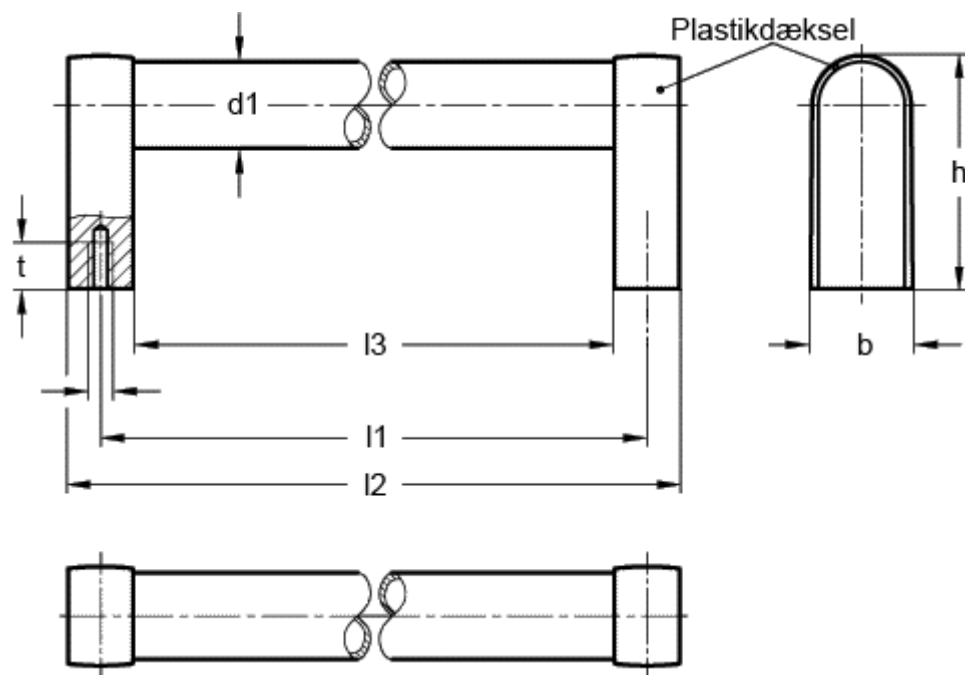

Article number: 20193200

Description: E+G System handle GN 669-28-200-A-EL

Measures

b	= 32
d1	= 28
d2	= M8
h appr.	= 60
l1	= 200
l2	= 220
l3	= 180
t min	= 15